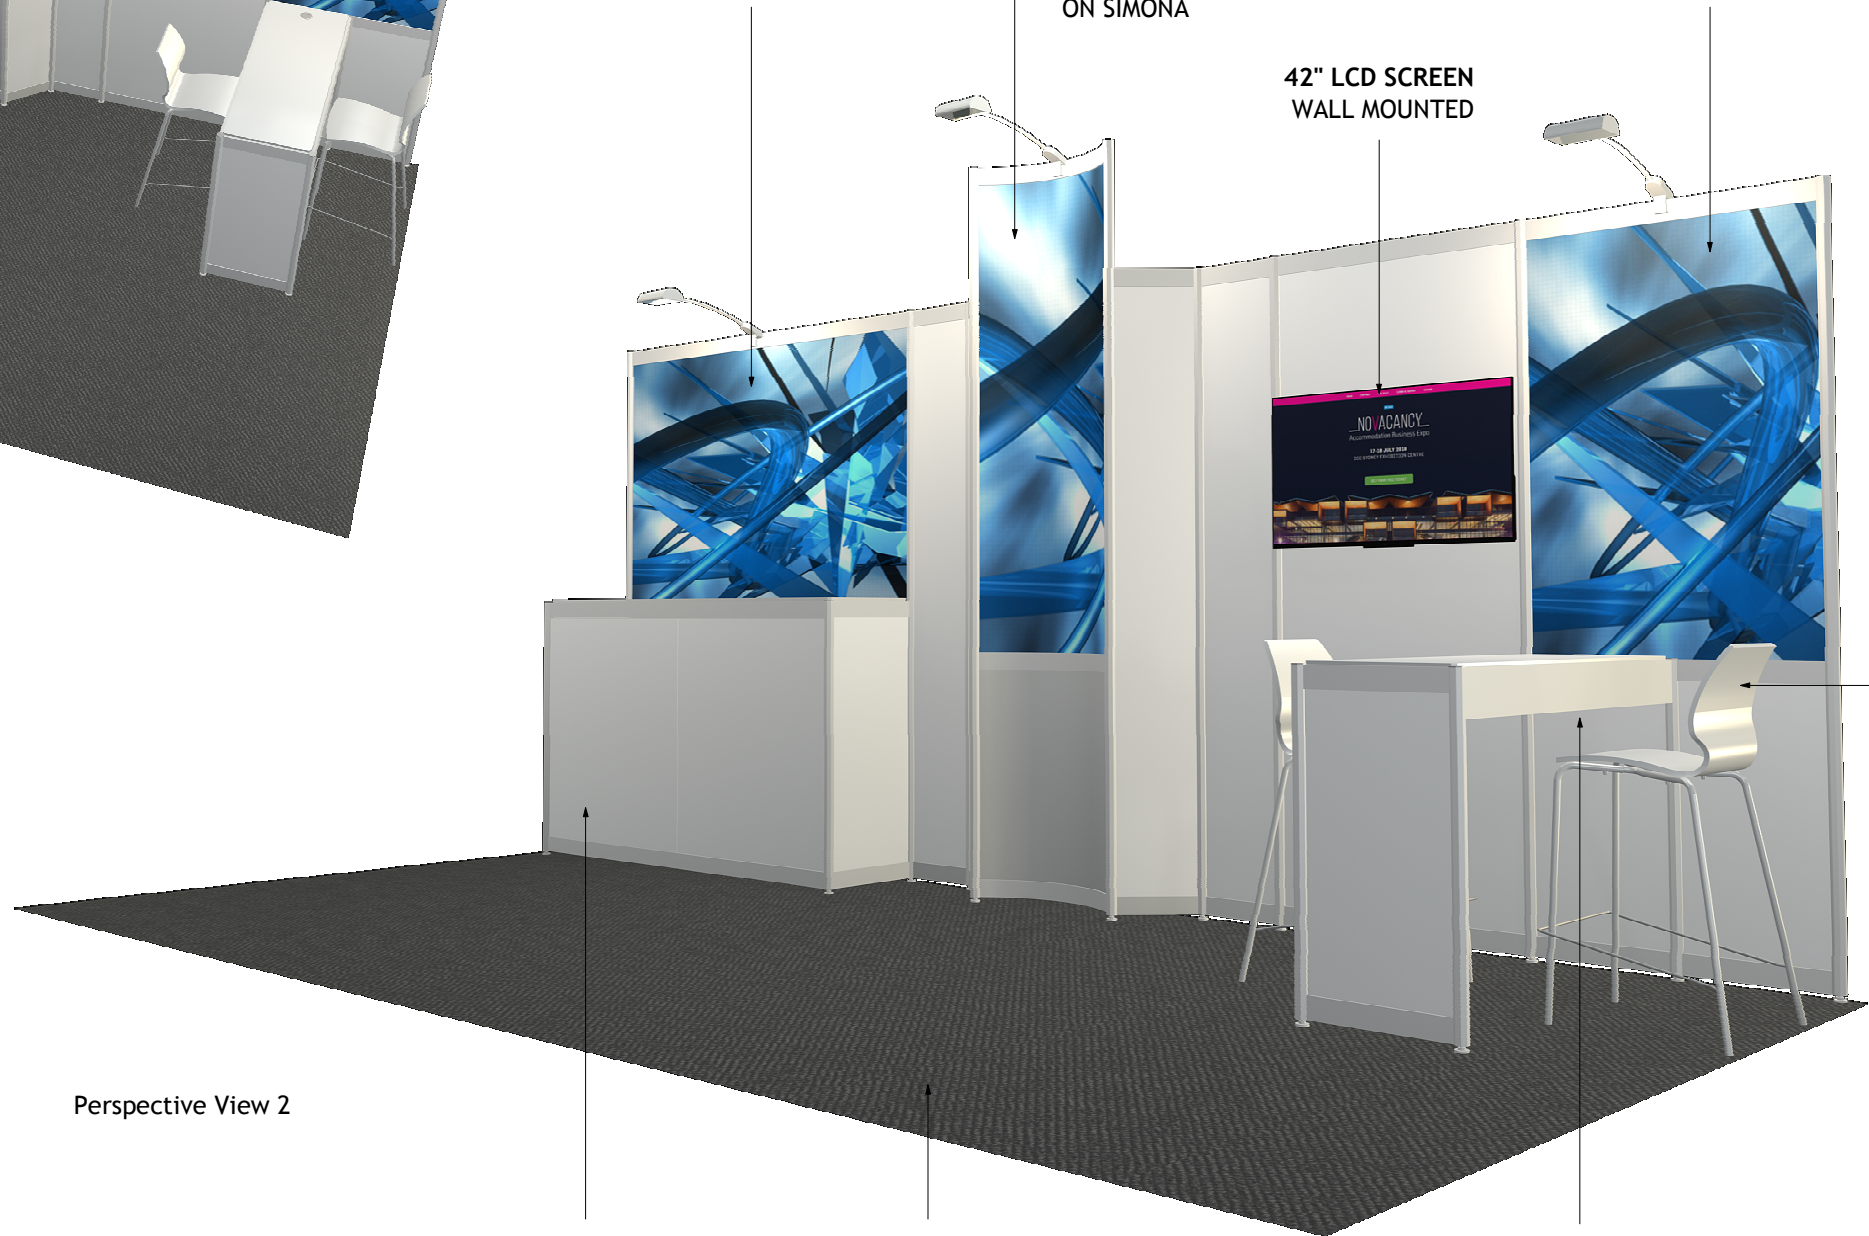

EXHIBITOR'S SIGNAGE #1
 (1x) 1960W x 1220H SINGLE SIDED
 DIGITAL PRINT ON 3mm PVC

EXHIBITOR'S SIGNAGE #2
 (1x) 755W x 1940H CURVED
 SINGLE SIDED DIGITAL PRINT
 ON SIMONA

EXHIBITOR'S SIGNAGE #3
 (1x) 970W x 1420H SINGLE SIDED
 DIGITAL PRINT ON 3mm PVC

42" LCD SCREEN
 WALL MOUNTED

MEETING AREA
 (2x) UNI BAR STOOL - WHITE

Perspective View 2

LOCKABLE CUPBOARD
 (1x) WHITE

Carpet
 18sqm. Charcoal Carpet Tiles

Power Point:
 Underneath Table to hide
 Electrical Wiring