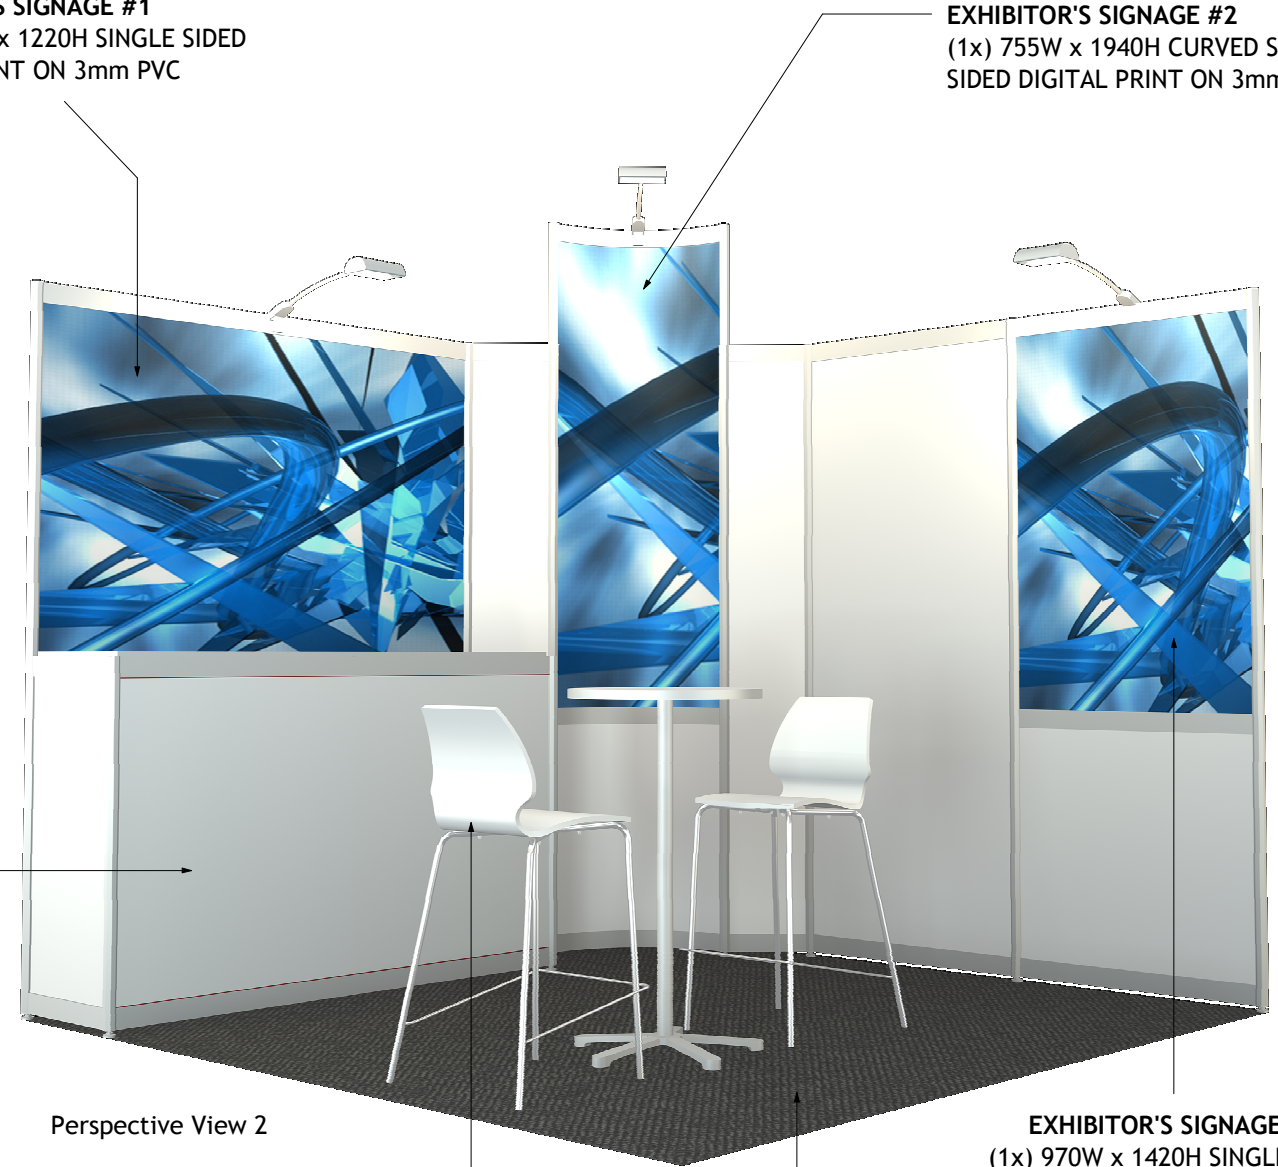

Perspective View 1

EXHIBITOR'S SIGNAGE #1
 (1x) 1960W x 1220H SINGLE SIDED
 DIGITAL PRINT ON 3mm PVC

EXHIBITOR'S SIGNAGE #2
 (1x) 755W x 1940H CURVED SINGLE
 SIDED DIGITAL PRINT ON 3mm PVC

Perspective View 2

LOCKABLE CUPBOARD
 (1x) WHITE

MEETING AREA
 (2x) UNI BAR STOOL - WHITE
 (1x) EXPO BAR TABLE - WHITE

EXHIBITOR'S SIGNAGE #3
 (1x) 970W x 1420H SINGLE SIDED
 DIGITAL PRINT ON 3mm PVC

Carpet
 9sqm. Charcoal Carpet Tiles