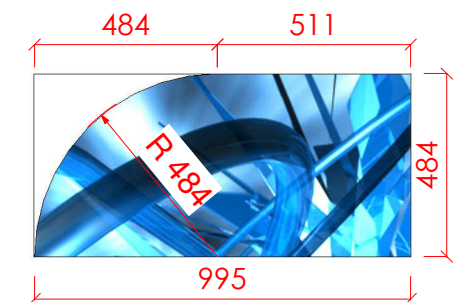

Sign Schedule - Overall

Sign Number	Count	Sign Description	Width	Height	Substrate	Finish	Comments
	4	Forex 3mm Curved Infill	755	880	PVC	White	
Sign 2	2	Digital Print 3mm PVC Single Sided	1200	3000	PVC 3mm	Digital Print	
Sign 3	1	Digital Print 3mm PVC Single Sided	970	880	PVC 3mm	Digital Print	
Sign 4	1	Digital Print 3mm PVC Single Sided	755	880	PVC 3mm	Digital Print	
Sign 5	1	Digital Print 3mm PVC Single Sided	475	880	PVC 3mm	Digital Print	
Sign 6	2	Digital Print 3mm PVC Single Sided	1160	3000	PVC 3mm	Digital Print	

perspectiveview

Sign 1

Digital Print 3mm PVC Single sided

QTY: 2x

Digital Print 3mm PVC Single sided

QTY: 2x

NOTE:
Multiple signs can feature different artwork