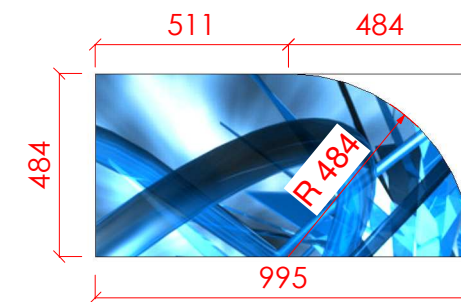

Sign Schedule - Overall

Sign Number	Count	Sign Description	Width	Height	Substrate	Finish	Comments
	4	Forex 3mm Curved Infill	755	880	PVC	White	
Sign 2	2	Digital Print 3mm PVC Single Sided	1200	3000	PVC 3mm	Digital Print	
Sign 3	1	Digital Print 3mm PVC Single Sided	970	880	PVC 3mm	Digital Print	
Sign 4	1	Digital Print 3mm PVC Single Sided	755	880	PVC 3mm	Digital Print	
Sign 5	1	Digital Print 3mm PVC Single Sided	475	880	PVC 3mm	Digital Print	
Sign 6	2	Digital Print 3mm PVC Single Sided	1160	3000	PVC 3mm	Digital Print	

perspectiveview

Sign 1

Digital Print 3mm PVC Single sided

QTY: 2x

Digital Print 3mm PVC Single sided

QTY: 2x

NOTE:
Multiple signs can feature different artwork