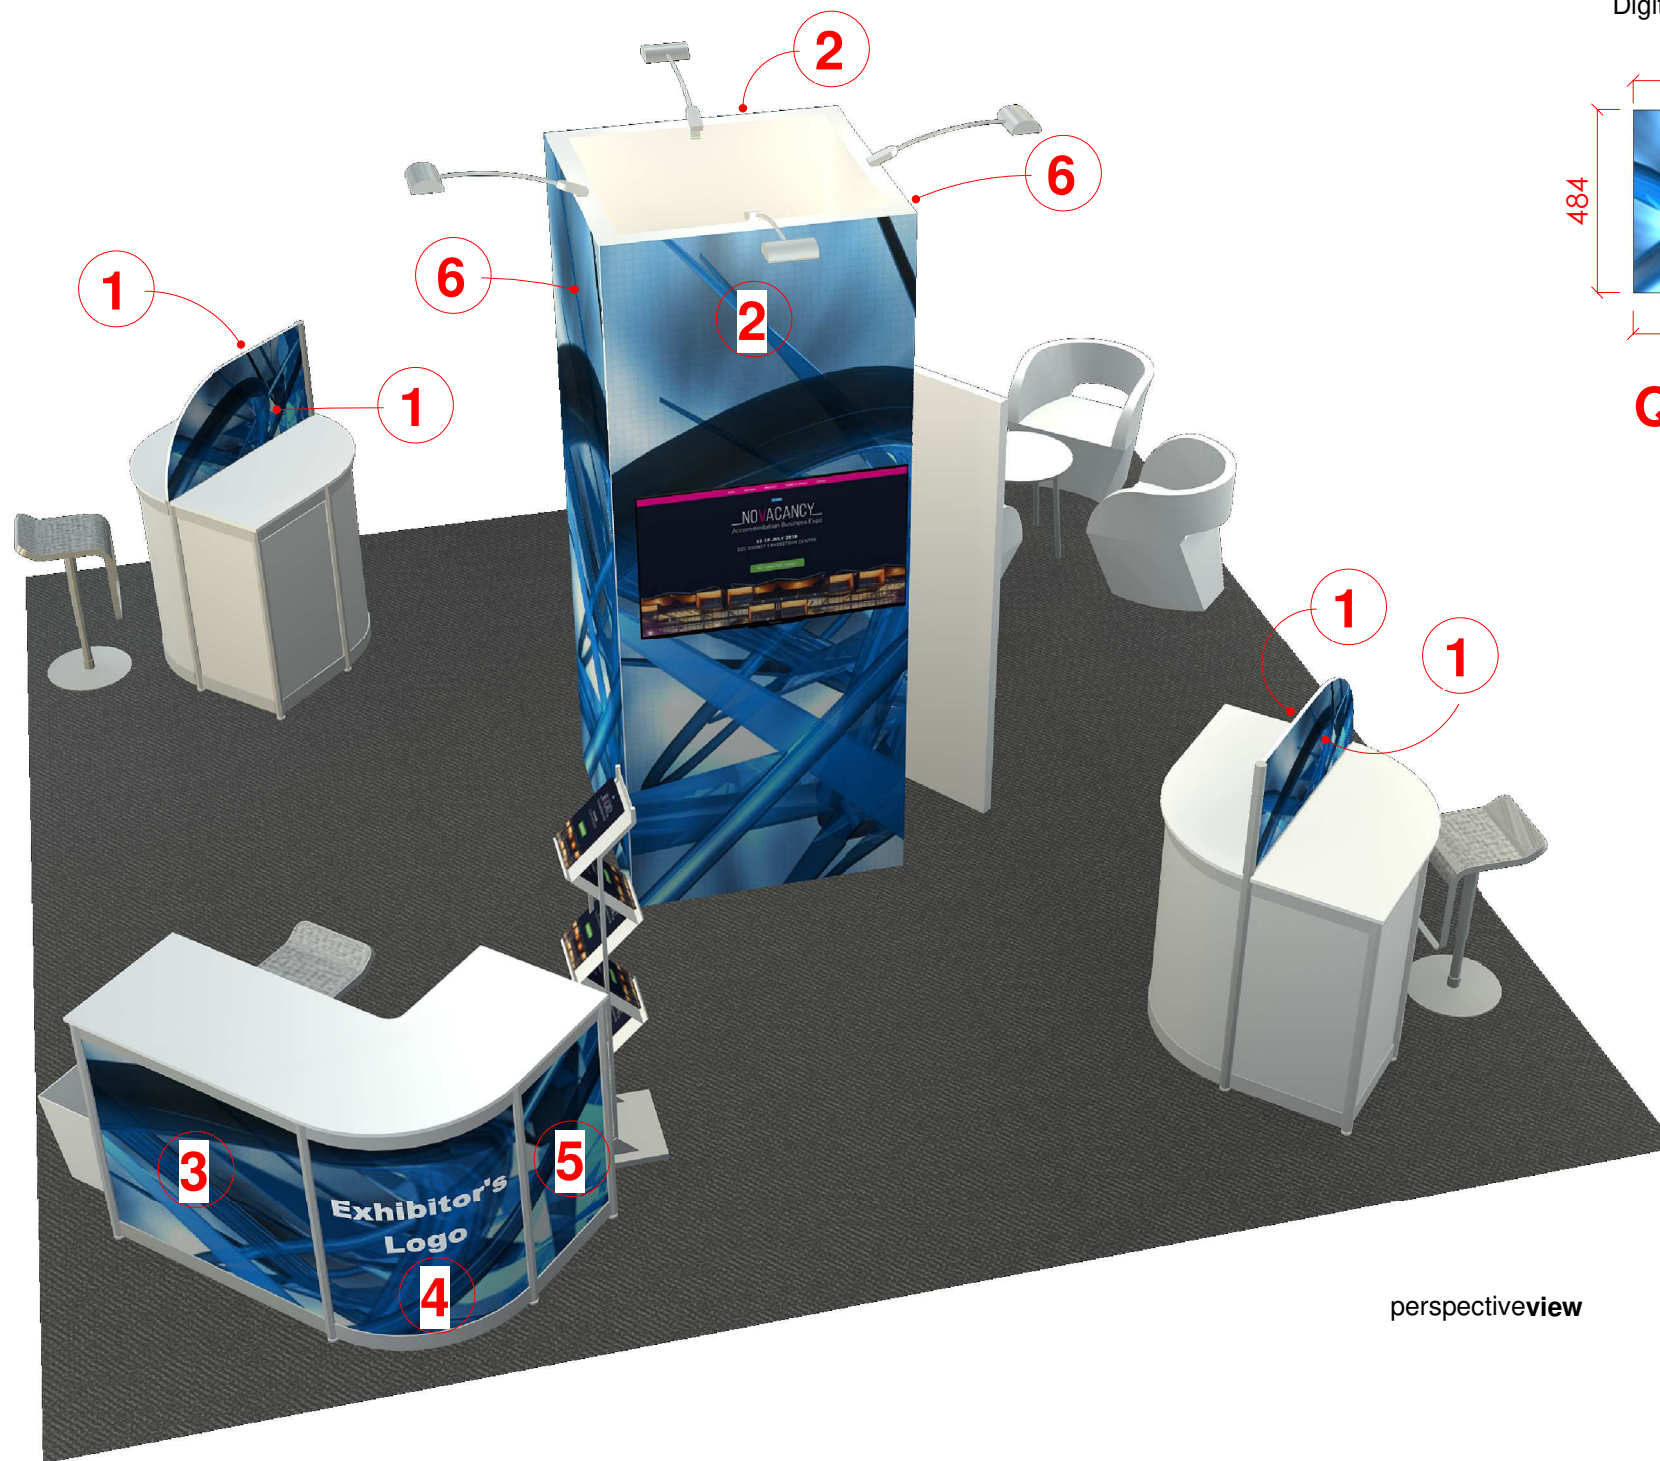

Sign Schedule - Overall

Sign Number	Count	Sign Description	Width	Height	Substrate	Finish	Comments
	4	Forex 3mm Curved Infill	755	880	PVC	White	
Sign 2	2	Digital Print 3mm PVC Single Sided	1200	3000	PVC 3mm	Digital Print	
Sign 3	1	Digital Print 3mm PVC Single Sided	970	880	PVC 3mm	Digital Print	
Sign 4	1	Digital Print 3mm PVC Single Sided	755	880	PVC 3mm	Digital Print	
Sign 5	1	Digital Print 3mm PVC Single Sided	475	880	PVC 3mm	Digital Print	
Sign 6	2	Digital Print 3mm PVC Single Sided	1160	3000	PVC 3mm	Digital Print	

perspectiveview

Sign 1

Digital Print 3mm PVC Single sided

QTY: 2x

Digital Print 3mm PVC Single sided

QTY: 2x

NOTE:
Multiple signs can feature different artwork