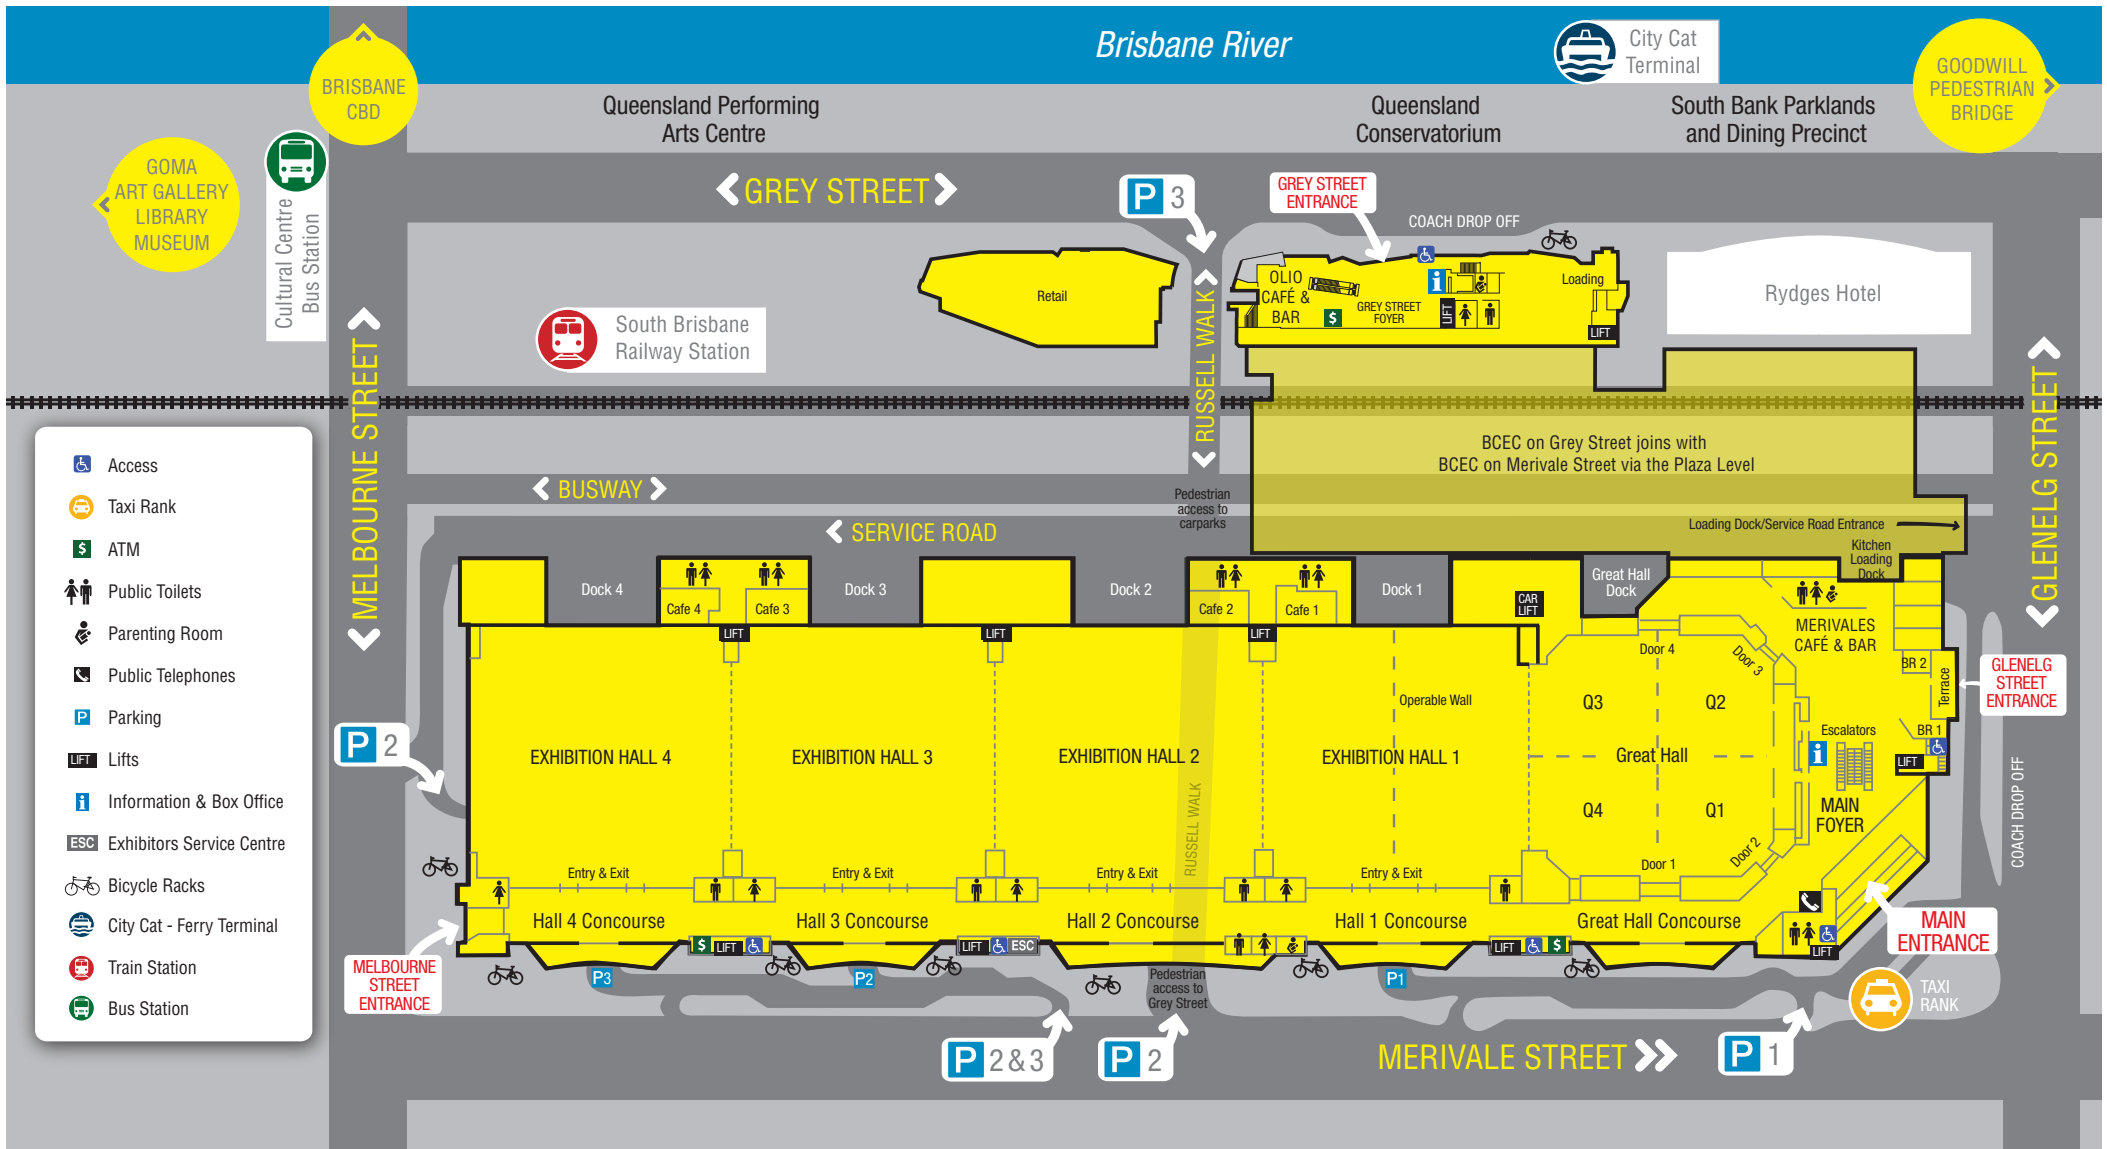

Location & Access Map

BCEC on Merivale Street & Grey Street

- Access
- Taxi Rank
- ATM
- Public Toilets
- Parenting Room
- Public Telephones
- Parking
- Lifts
- Information & Box Office
- Exhibitors Service Centre
- Bicycle Racks
- City Cat - Ferry Terminal
- Train Station
- Bus Station