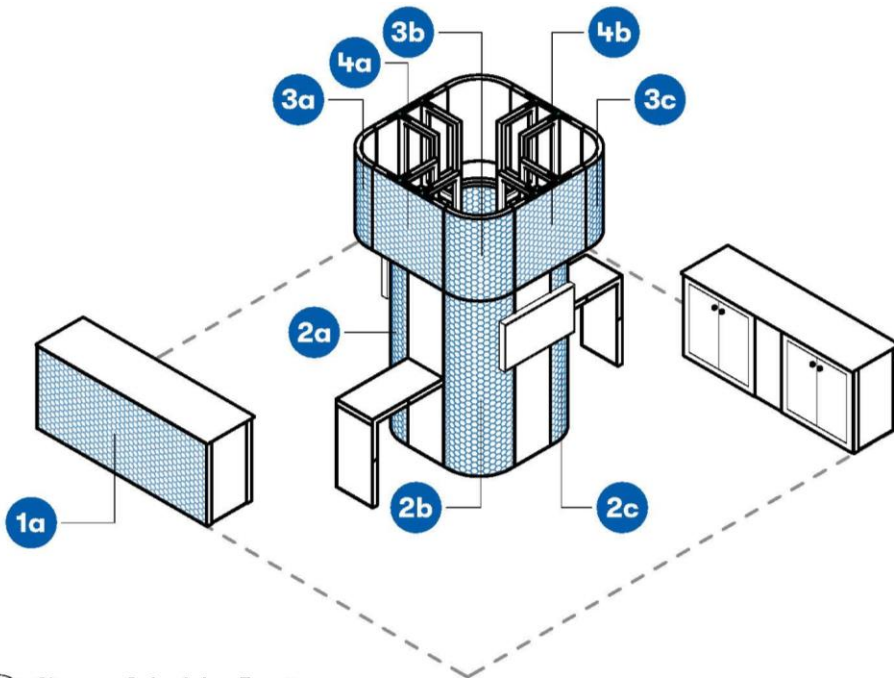

6m x 6m – Island Turnkey Package

The following information outlines your stand package inclusions;

Walls

The 6m x 6m Island Turnkey stand consists of a central tower structure (2mL x 2mW x 3.5mH) with 2 white inbuilt counters attached to opposite sides (1mL x 0.5mW x 1mH).

STAND RENDER

6m x 6m Island Turnkey Package

Please refer to the HTH Digital Print Guidelines for information regarding artwork file format requirements

To avoid confusion and ensure correct panel placement when constructing your stand, please note the sign number in the name of each individual artwork file.

Sign Number	Finish	Width	Height	Qty
1a	Digital Print	2347 mm	985 mm	1
1b	Digital Print	2347 mm	985 mm	1
2a	Digital Print	798 mm	2348 mm	1
2b	Digital Print	798 mm	2348 mm	1
2c	Digital Print	798 mm	2348 mm	1
2d	Digital Print	798 mm	2348 mm	1
3a	Digital Print	798 mm	984 mm	1
3b	Digital Print	798 mm	984 mm	1
3c	Digital Print	798 mm	984 mm	1
3d	Digital Print	798 mm <td 984 mm	1	
4a	Digital Print	985 mm	985 mm	1
4b	Digital Print	985 mm	985 mm	1
4c	Digital Print	985 mm	985 mm	1
4d	Digital Print	985 mm	985 mm	1