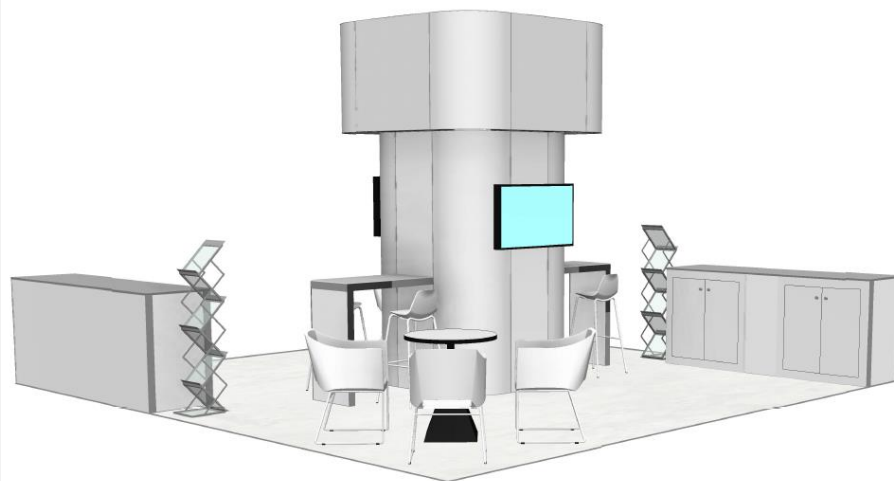

6m x 6m – Island Turnkey Package

The following information outlines your stand package inclusions;

Walls

The 6m x 6m Island Turnkey stand consists of a central tower structure (2mL x 2mW x 3.5mH) with 2 white inbuilt counters attached to opposite sides (1mL x 0.5mW x 1mH).

2 x freestanding lockable counters (2.4mL x 0.5mW x 1mH) sit on the perimeter of the stand footprint.

Furniture

4 x Atlas Stools (various colours available)

1 x Café Table, 60cm round top

3 x Tub Chairs (various colours available)

2 x A4 Brochure Stand

Audio Visual

2 x wall mounted 43" LCD Screen

Please advise content input – USB drive or HDMI cable connection

Signage

Please refer to signage schedule (pg.3) – exhibitor to supply artwork

All print ready artwork must be received & approved by **Wed, 13th May 2020**

Additional stand signage upgrades available, please ask your Harrys contact for options.

Lighting & Power

4 x LED floodlight, wall mounted

1 x single 4amp power point

Flooring

1m x 1m Onyx carpet tiles (36sqm)

Your Harry's contact

Cathryn Earl - 02 9666 8699

cathryne@harrythehirer.com.au

PACKAGE INCLUSIONS