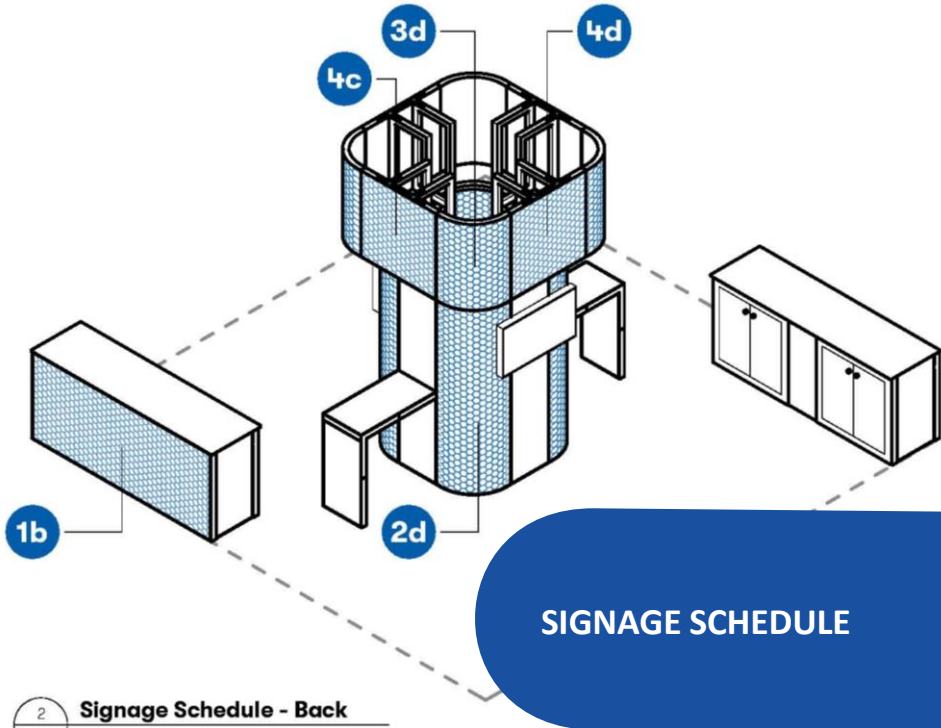

6m x 6m – Island Turnkey Package

The following information outlines your stand package inclusions;

Walls

The 6m x 6m Island Turnkey stand consists of a central tower structure (2mL x 2mW x 3.5mH) with 2 white inbuilt counters attached to opposite sides (1mL x 0.5mW x 1mH).

2 x freestanding lockable counters (2.4mL x 0.5mW x 1mH) sit on the perimeter of the stand footprint.

Furniture

4 x Atlas Stools (various colours available)

1 x Café Table, 60cm round top

3 x Tub Chairs (various colours available)

STAND RENDER

6m x 6m Island Turnkey Package

Please refer to the HTH Digital Print Guidelines for information regarding artwork file format requirements

To avoid confusion and ensure correct panel placement when constructing your stand, please note the sign number in the name of each individual artwork file.

Sign Number	Finish	Width	Height	Qty
1a	Digital Print	2347 mm	985 mm	1
1b	Digital Print	2347 mm	985 mm	1
2a	Digital Print	798 mm	2348 mm	1
2b	Digital Print	798 mm	2348 mm	1
2c	Digital Print	798 mm	2348 mm	1
2d	Digital Print	798 mm	2348 mm	1
3a	Digital Print	798 mm	984 mm	1
3b	Digital Print	798 mm	984 mm	1
3c	Digital Print	798 mm	984 mm	1
3d	Digital Print	798 mm <td 984 mm	1	
4a	Digital Print	985 mm	985 mm	1
4b	Digital Print	985 mm	985 mm	1
4c	Digital Print	985 mm	985 mm	1
4d	Digital Print	985 mm	985 mm	1