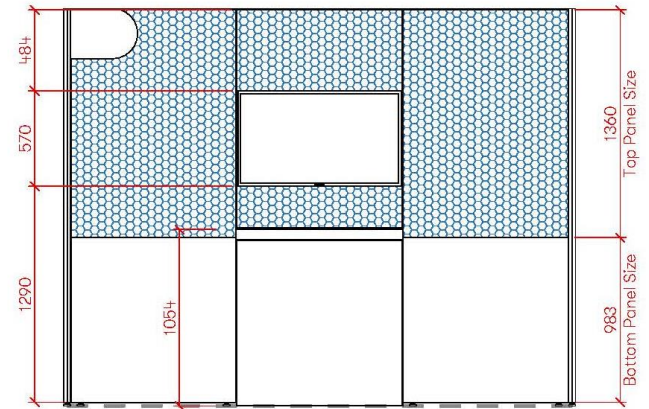

A white inbuilt counter (1mL x 1mW x 1mH) is included, attached to the rear wall of the stand.

## 3m x 3m Inline Turnkey Package

STAND RENDER

Please refer to the HTH Digital Print Guidelines for information regarding artwork file format requirements

To avoid confusion and ensure correct panel placement when constructing your stand, please note the sign number in the name of each individual artwork file.

# 3m x 3m Inline Turnkey Package

Sign Number	Finish	Width	Height	Qty
A1	Digital Print	983 mm	1360 mm	1
A2	Digital Print	983 mm	1360 mm	1
A3	Digital Print	983 mm	1360 mm	1
A4	Digital Print	983 mm	1360 mm	1
A5	Digital Print	983 mm	1360 mm	1
A6	Digital Print	983 mm	1360 mm	1
A7	Digital Print	983 mm	1360 mm	1
A8	Digital Print	983 mm	1360 mm	1
A9	Digital Print	983 mm	1360 mm	1