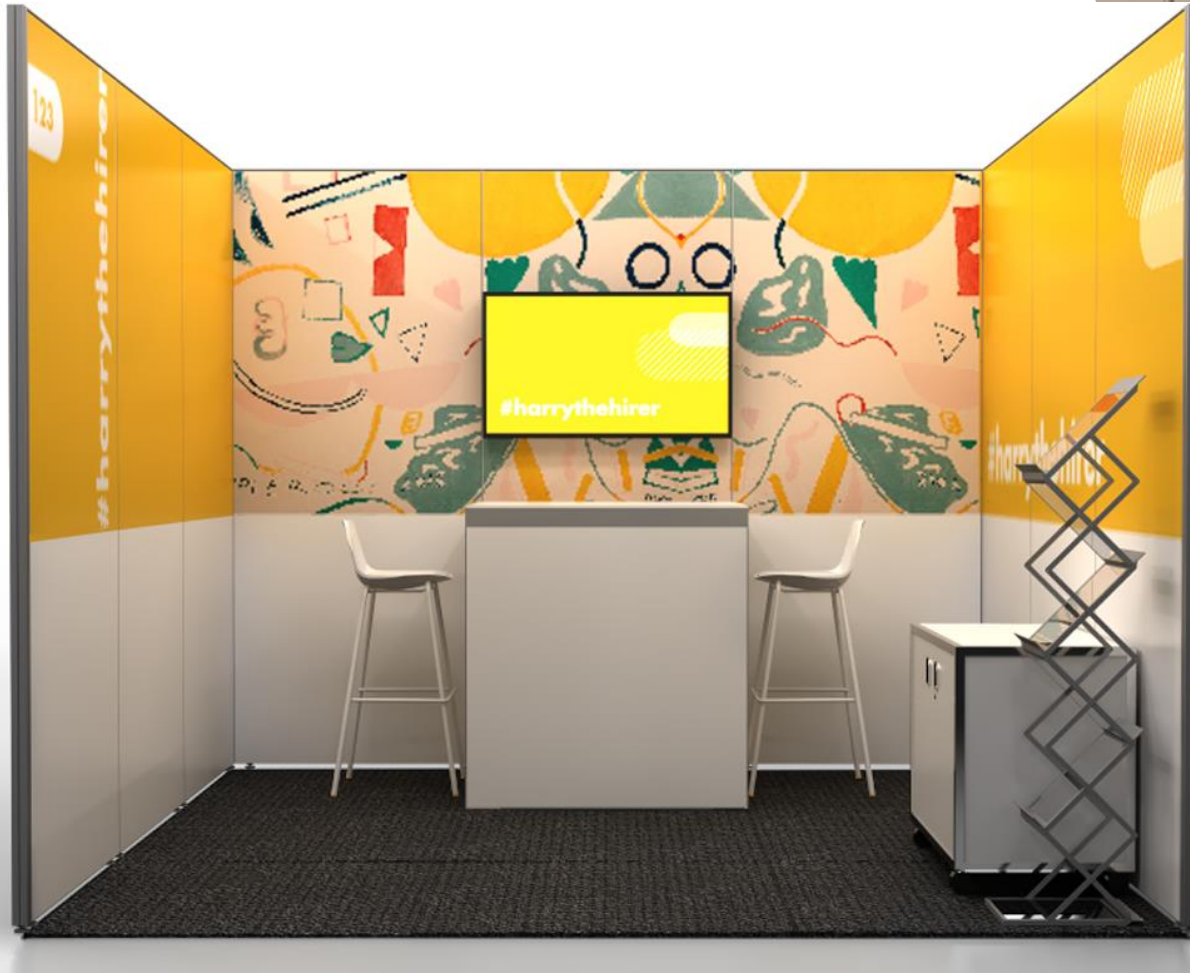

No Vacancy 2020 – Turnkey Packages

3m x 3m Inline Turnkey Package

STAND RENDER