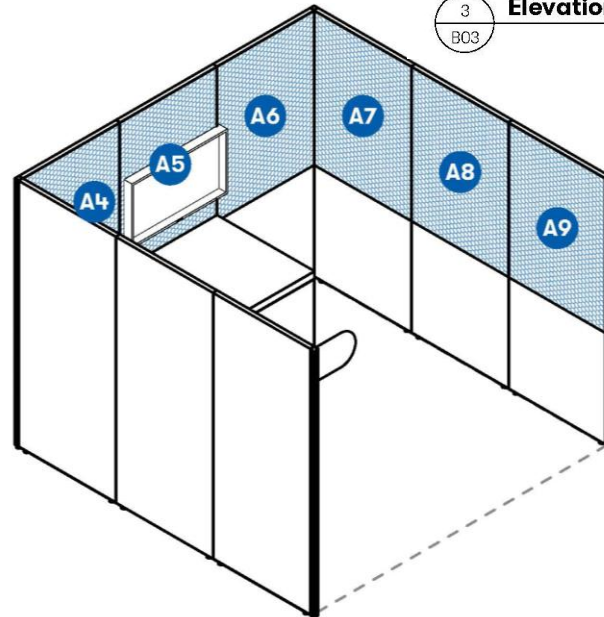

SIGNAGE SCHEDULE