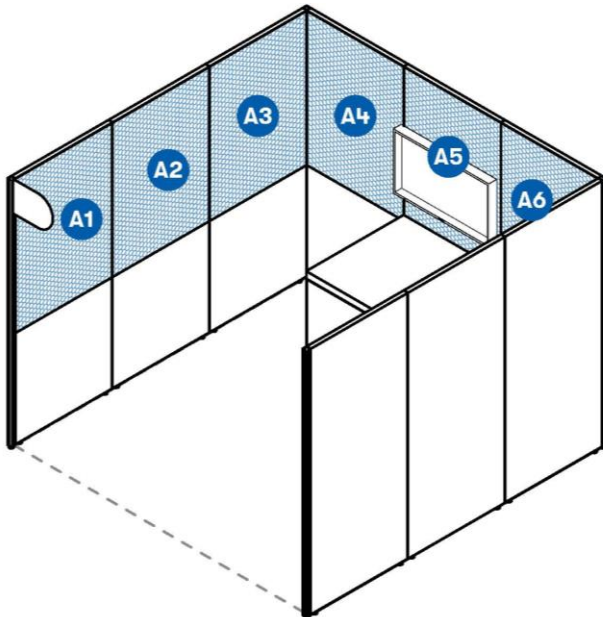

SIGNAGE SCHEDULE